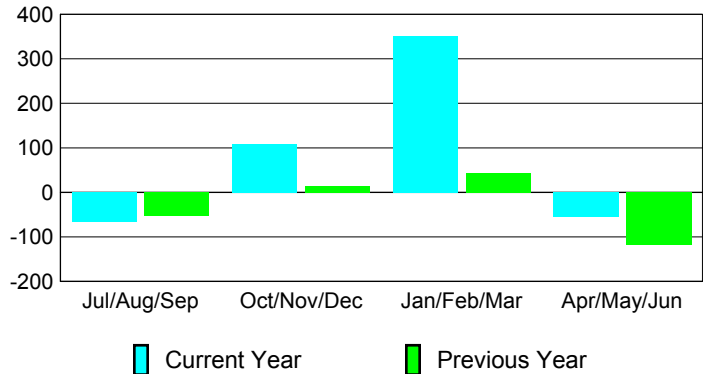

Membership Results 2008-2009

Membership 2007-2008

Month	Net Memb Goal	Actual New Memb	Actual Dropped Memb	Gain/Loss of Memb	Gain/Loss of Memb
Jul/Aug/Sep	50	73	-139	-66	-53
Oct/Nov/Dec	80	215	-106	109	14
Jan/Feb/Mar	100	411	-59	352	44
Apr/May/June	120	155	-210	-55	-118
Totals	350	854	-514	340	-113

Membership Results 2008-2009

Goal, New, Dropped, Gain/Loss

Comparison of Membership Gain/Loss

Current Year Compared to the Previous Year

Gender Comparison 2008-2009

Jul/Aug/Sep

Oct/Nov/Dec

Jan/Feb/Mar

Apr/May/June

Male

Female