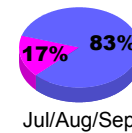

Membership Results 2008-2009

Membership 2007-2008

Month	Net Memb Goal	Actual New Memb	Actual Dropped Memb	Gain/Loss of Memb	Gain/Loss of Memb
Jul/Aug/Sep	50	73	-139	-66	-53
Oct/Nov/Dec	80	215	-106	109	14
Jan/Feb/Mar	100	411	-59	352	44
Apr/May/June	120	155	-210	-55	-118
Totals	350	854	-514	340	-113

Membership Results 2008-2009

Goal, New, Dropped, Gain/Loss

Comparison of Membership Gain/Loss

Current Year Compared to the Previous Year

Gender Comparison 2008-2009

Jul/Aug/Sep

Oct/Nov/Dec

Jan/Feb/Mar

Apr/May/June

Male

Female