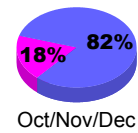

Membership Results 2008-2009

Membership 2007-2008

Month	Net Memb Goal	Actual New Memb	Actual Dropped Memb	Gain/Loss of Memb	Gain/Loss of Memb
Jul/Aug/Sep	50	73	-139	-66	-53
Oct/Nov/Dec	80	215	-106	109	14
Jan/Feb/Mar	100	411	-59	352	44
Apr/May/June	120	155	-210	-55	-118
Totals	350	854	-514	340	-113

Membership Results 2008-2009

Goal, New, Dropped, Gain/Loss

Comparison of Membership Gain/Loss

Current Year Compared to the Previous Year

Gender Comparison 2008-2009

Jul/Aug/Sep

Oct/Nov/Dec

Jan/Feb/Mar

Apr/May/June

Male

Female