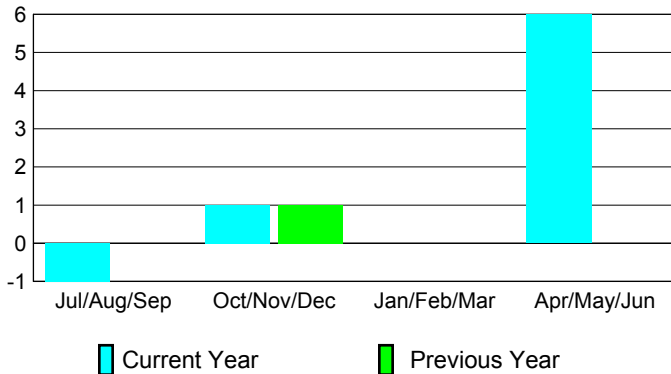

2008-2009 GMT Quarterly Report for District (or Undistricted) District 354 A

GMT: **BYEONG-DEOK KIM**

Location: **REPUBLIC OF KOREA**

GMT CA: **5**

CLUBS

Club Results 2008-2009

Clubs 2007-2008

Month	New Club Goal	Actual New Clubs	Actual Dropped Clubs	Gain/Loss of Clubs	Gain/Loss of Clubs
Jul/Aug/Sep	-2	0	-1	-1	0
Oct/Nov/Dec	1	1	0	1	1
Jan/Feb/Mar	2	-1	1	0	0
Apr/May/June	5	7	-1	6	0
Totals	6	7	-1	6	1

Club Results 2008-2009

Goal, New, Dropped, Gain/Loss

Comparison of Club Gain/Loss

Current Year Compared to the Previous Year

YTD Status Quo Clubs 2008-2009

Status Quo Clubs Compared to Status Quo Members

MEMBERSHIP