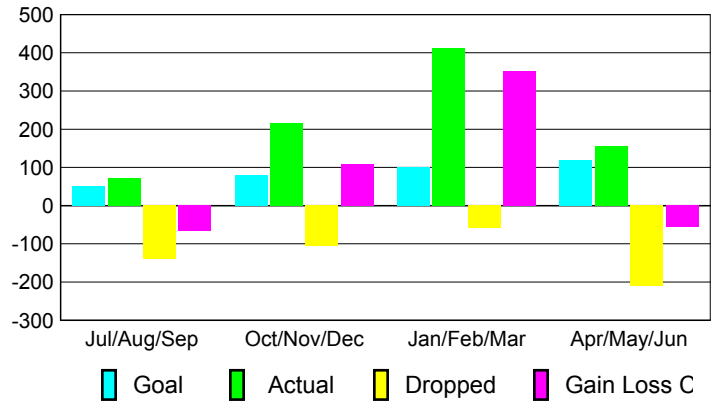

Membership Results 2008-2009

Goal, New, Dropped, Gain/Loss

Comparison of Membership Gain/Loss

Current Year Compared to the Previous Year