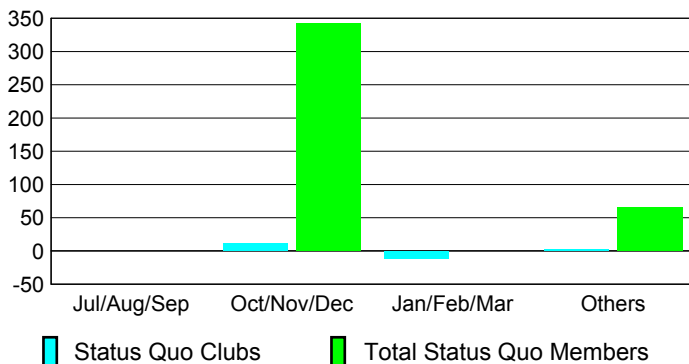

2008-2009 GMT Quarterly Report for District (or Undistricted) District 354 A

GMT: **BYEONG-DEOK KIM**

Location: **REPUBLIC OF KOREA**

GMT CA: **5**

CLUBS

Club Results 2008-2009

Clubs 2007-2008

Month	New Club Goal	Actual New Clubs	Actual Dropped Clubs	Gain/Loss of Clubs	Gain/Loss of Clubs
Jul/Aug/Sep	-2	0	-1	-1	0
Oct/Nov/Dec	1	1	0	1	1
Jan/Feb/Mar	2	-1	1	0	0
Apr/May/June	5	7	-1	6	0
Totals	6	7	-1	6	1

Club Results 2008-2009

Goal, New, Dropped, Gain/Loss

Comparison of Club Gain/Loss

Current Year Compared to the Previous Year

YTD Status Quo Clubs 2008-2009

Status Quo Clubs Compared to Status Quo Members

MEMBERSHIP

Membership Results 2008-2009

Membership 2007-2008

Month	Net Memb Goal	Actual New Memb	Actual Dropped Memb	Gain/Loss of Memb	Gain/Loss of Memb
Jul/Aug/Sep	50	73	-139	-66	-53
Oct/Nov/Dec	80	215	-106	109	14
Jan/Feb/Mar	100	411	-59	352	44
Apr/May/June	120	155	-210	-55	-118
Totals	350	854	-514	340	-113