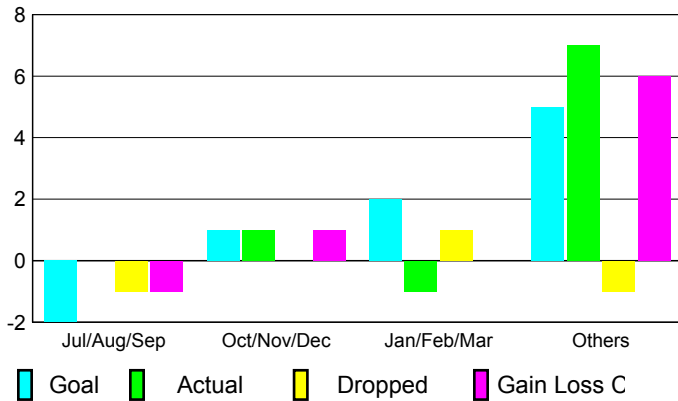

2008-2009 GMT Quarterly Report for District (or Undistricted) District 354 A

GMT: **BYEONG-DEOK KIM**

Location: **REPUBLIC OF KOREA**

GMT CA: **5**

CLUBS

Club Results 2008-2009

Clubs 2007-2008

Month	New Club Goal	Actual New Clubs	Actual Dropped Clubs	Gain/Loss of Clubs	Gain/Loss of Clubs
Jul/Aug/Sep	-2	0	-1	-1	0
Oct/Nov/Dec	1	1	0	1	1
Jan/Feb/Mar	2	-1	1	0	0
Apr/May/June	5	7	-1	6	0
Totals	6	7	-1	6	1

Club Results 2008-2009

Goal, New, Dropped, Gain/Loss

Comparison of Club Gain/Loss

Current Year Compared to the Previous Year

YTD Status Quo Clubs 2008-2009

Status Quo Clubs Compared to Status Quo Members

MEMBERSHIP

Membership Results 2008-2009

Membership 2007-2008

Month	Net Memb Goal	Actual New Memb	Actual Dropped Memb	Gain/Loss of Memb	Gain/Loss of Memb
Jul/Aug/Sep	50	73	-139	-66	-53
Oct/Nov/Dec	80	215	-106	109	14
Jan/Feb/Mar	100	411	-59	352	44
Apr/May/June	120	155	-210	-55	-118
Totals	350	854	-514	340	-113